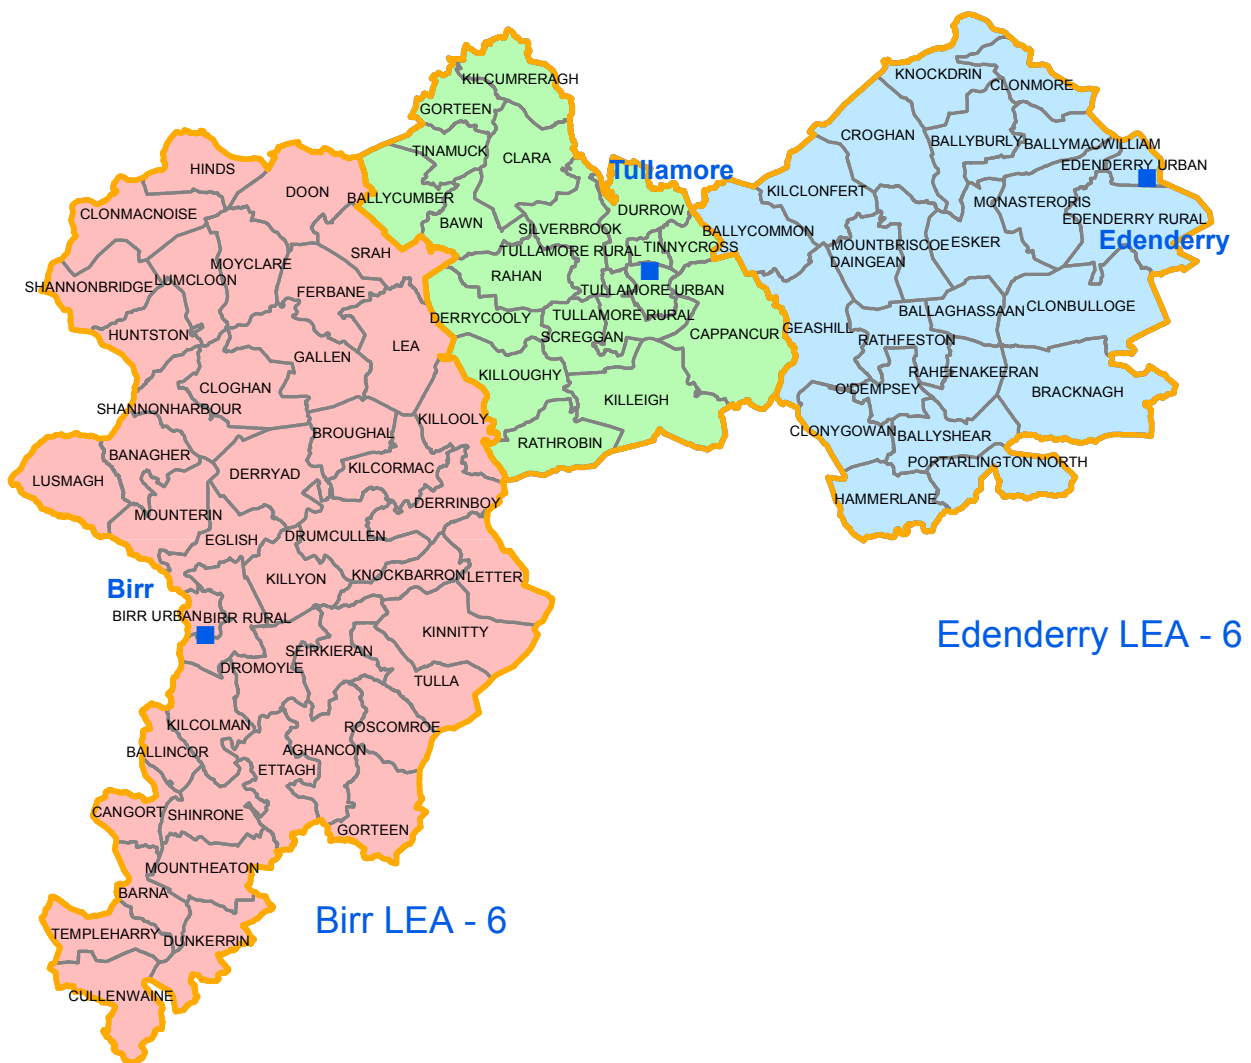

# Local Electoral Area Boundary Committee No. 1 Report 2018

## County Offaly

Tullamore LEA - 7

Local Electoral Areas and Municipal Districts:	
Electoral Divisions:	
ED Names:	KNOCKDRIN
Town Names:	<b>Birr</b>